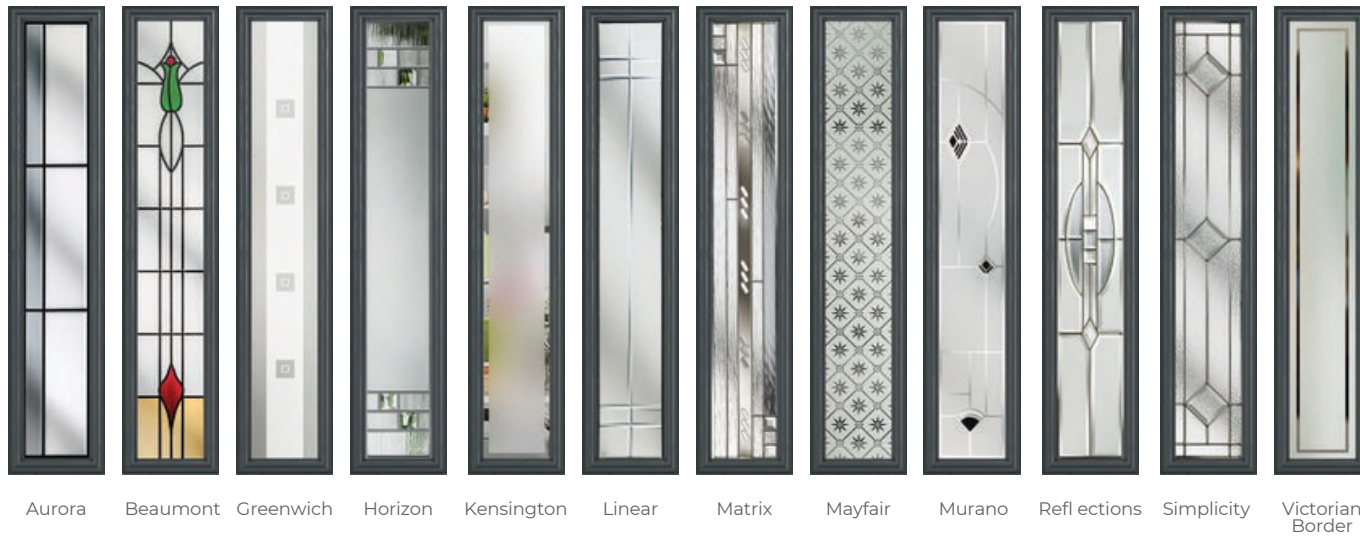

Contemporary Look

This highly-desirable contemporary door style works well with either our standard range of handles or upgrade to our range of stainless-steel bar handles.

12 Decorative Glass Options

Abercorn