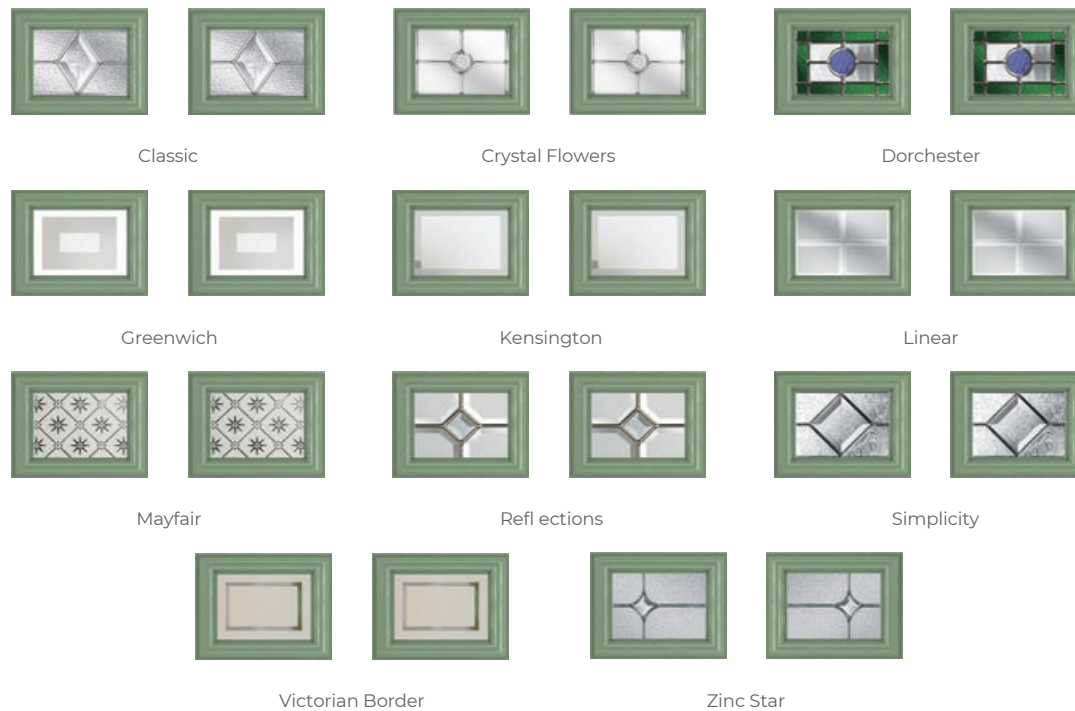

Traditional Edge

The Highbury is a truly traditional design with an edge, incorporating clean, crisp glazing angles for a classic style.

3 Decorative Glass Options

Classic

Mayfair

Zinc Star

Highbury
Colour - Blue
Glass - Mayfair

Majestic Masterpiece

The Middleton door complements authentic Edwardian and Georgian architecture with the option to include glazing in the top panels.

11 Decorative Glass Options

Middleton 2
Colour - Chartwell Green
Glass - Simplicity