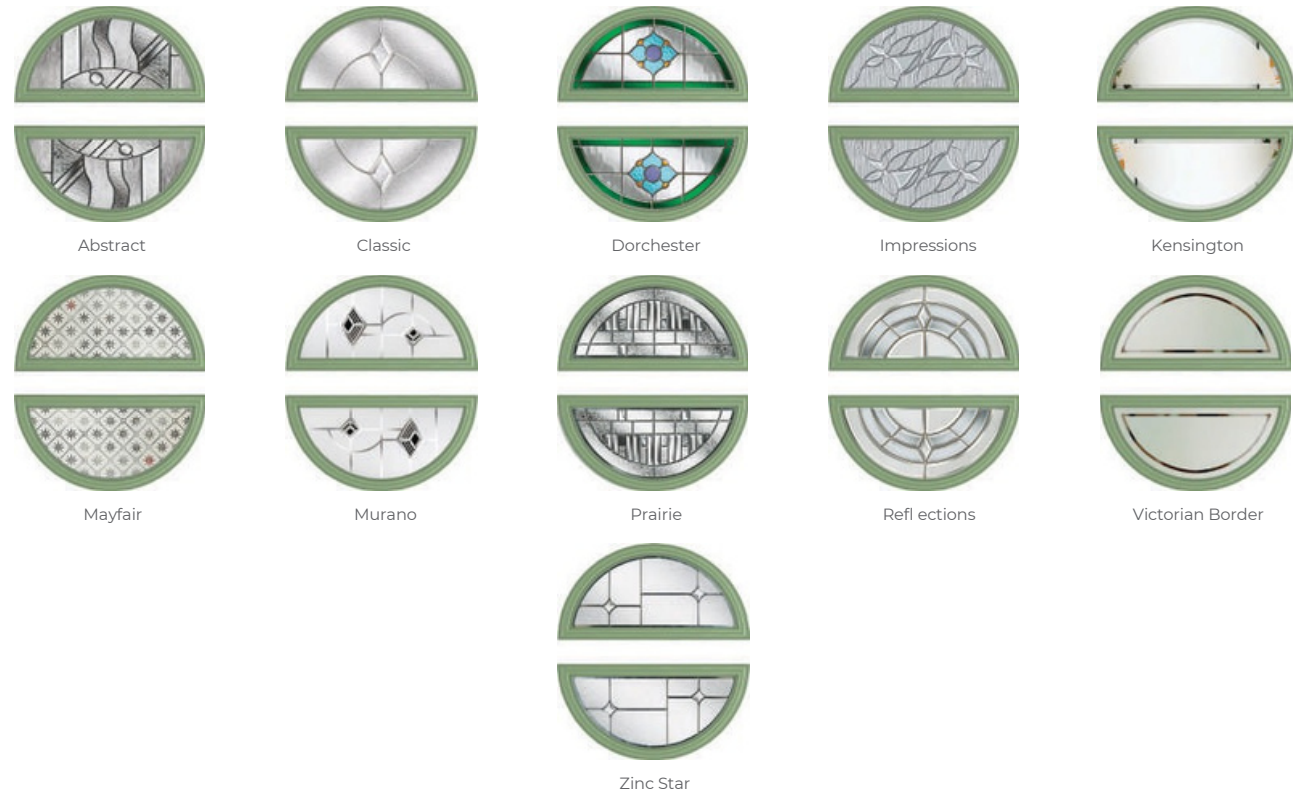

Classic

Dorchester

Impressions

Kensington

Mayfair

Murano

Prairie

Reflections

Victorian Border

Zinc Star

Abstract