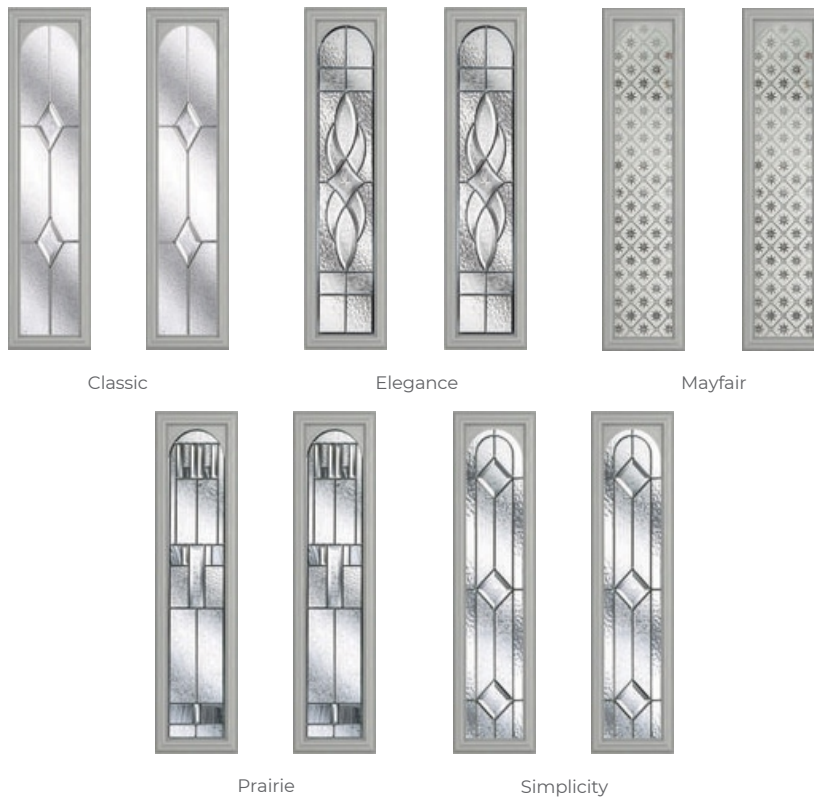

A Timeless Classic

It's the most popular door style in the UK for a reason - because it works with just about every house type.

20 Decorative Glass Options

Whitmore Glazed
Colour - Black
Glass - Matrix

An Elegant Twist

Similar to the Whitmore but with an elegant twist, the Elmhurst offers a softer look with curved arch glazing.

5 Decorative Glass Options

Elmhurst
Colour - Agate Grey
Glass - Elegance

Learn more about these styles at www.thetradevillage.co.uk

Traditional Edge

The Highbury is a truly traditional design with an edge, incorporating clean, crisp glazing angles for a classic style.

3 Decorative Glass Options

Classic

Mayfair

Zinc Star

Highbury
Colour - Blue
Glass - Mayfair