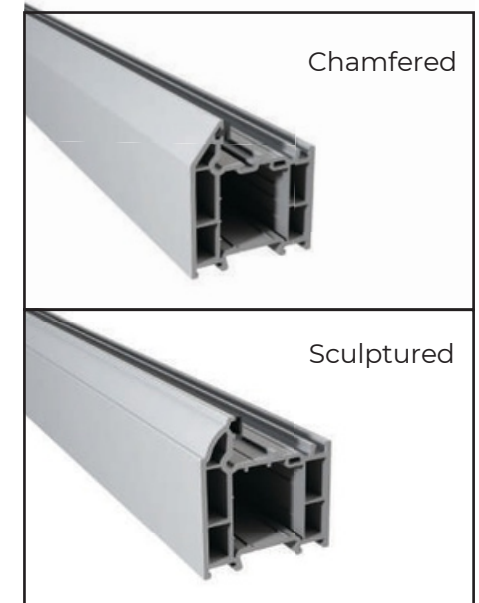

Outer Frame Options