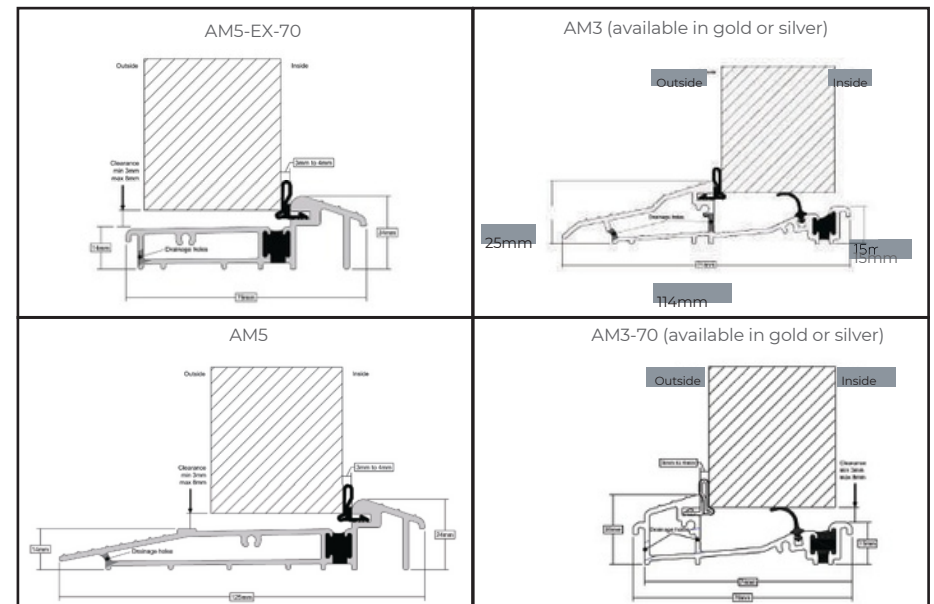

Thresholds

Our six threshold choices include standard uPVC or two aluminium options.