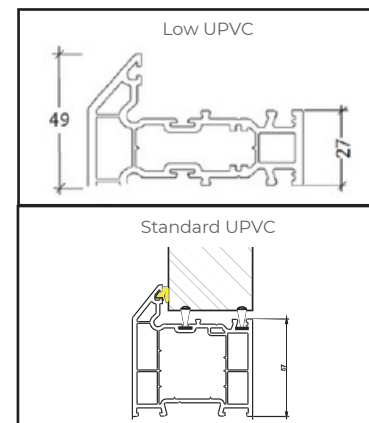

Thresholds

Our six threshold choices include standard uPVC or two aluminium options.