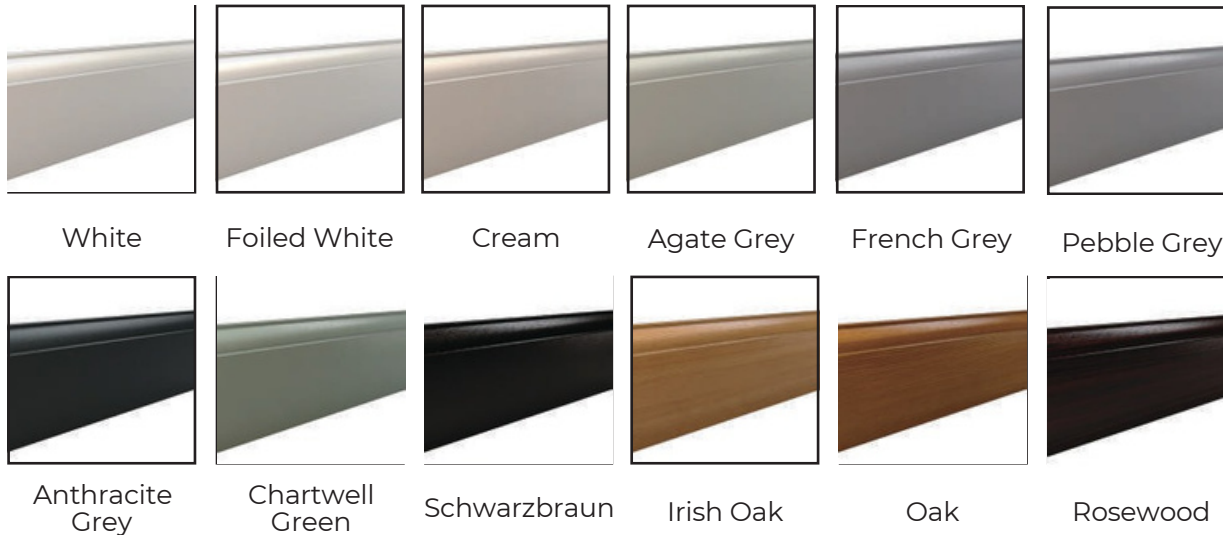

Letterplate

Architectural Letterplate

Also available in: Chrome Gold Antique Black Graphite

38

BLU™

316 Marine Grade Stainless Steel

Our Coastal range of handle, knocker and letterplate upgrades have been designed for enhanced performance and durability and are arguably the best quality on the market.

COASTAL

Shaping the future.

Square Knob

Steel Knocker

Black Square Pull Bar Handle

Black Round Knob

Steel Round Knob

Stainless Steel Square Pull Bar Handle

Black Letterplate

Black Round Pull Bar Handle

Stainless Steel Handle

Steel Lever-Rose Handle

Stainless Steel Round Pull Bar Handle

Steel Oval Escutcheon

Black Oval Escutcheon

Steel Letterplate

Frame Colours

Outer Frame Options

InvisiEdge Colours

Our technically advanced InvisiEdge system gives a seamless colour edge to the door faces maintaining perfect aesthetics whilst ensuring up to 100% moisture resistance.